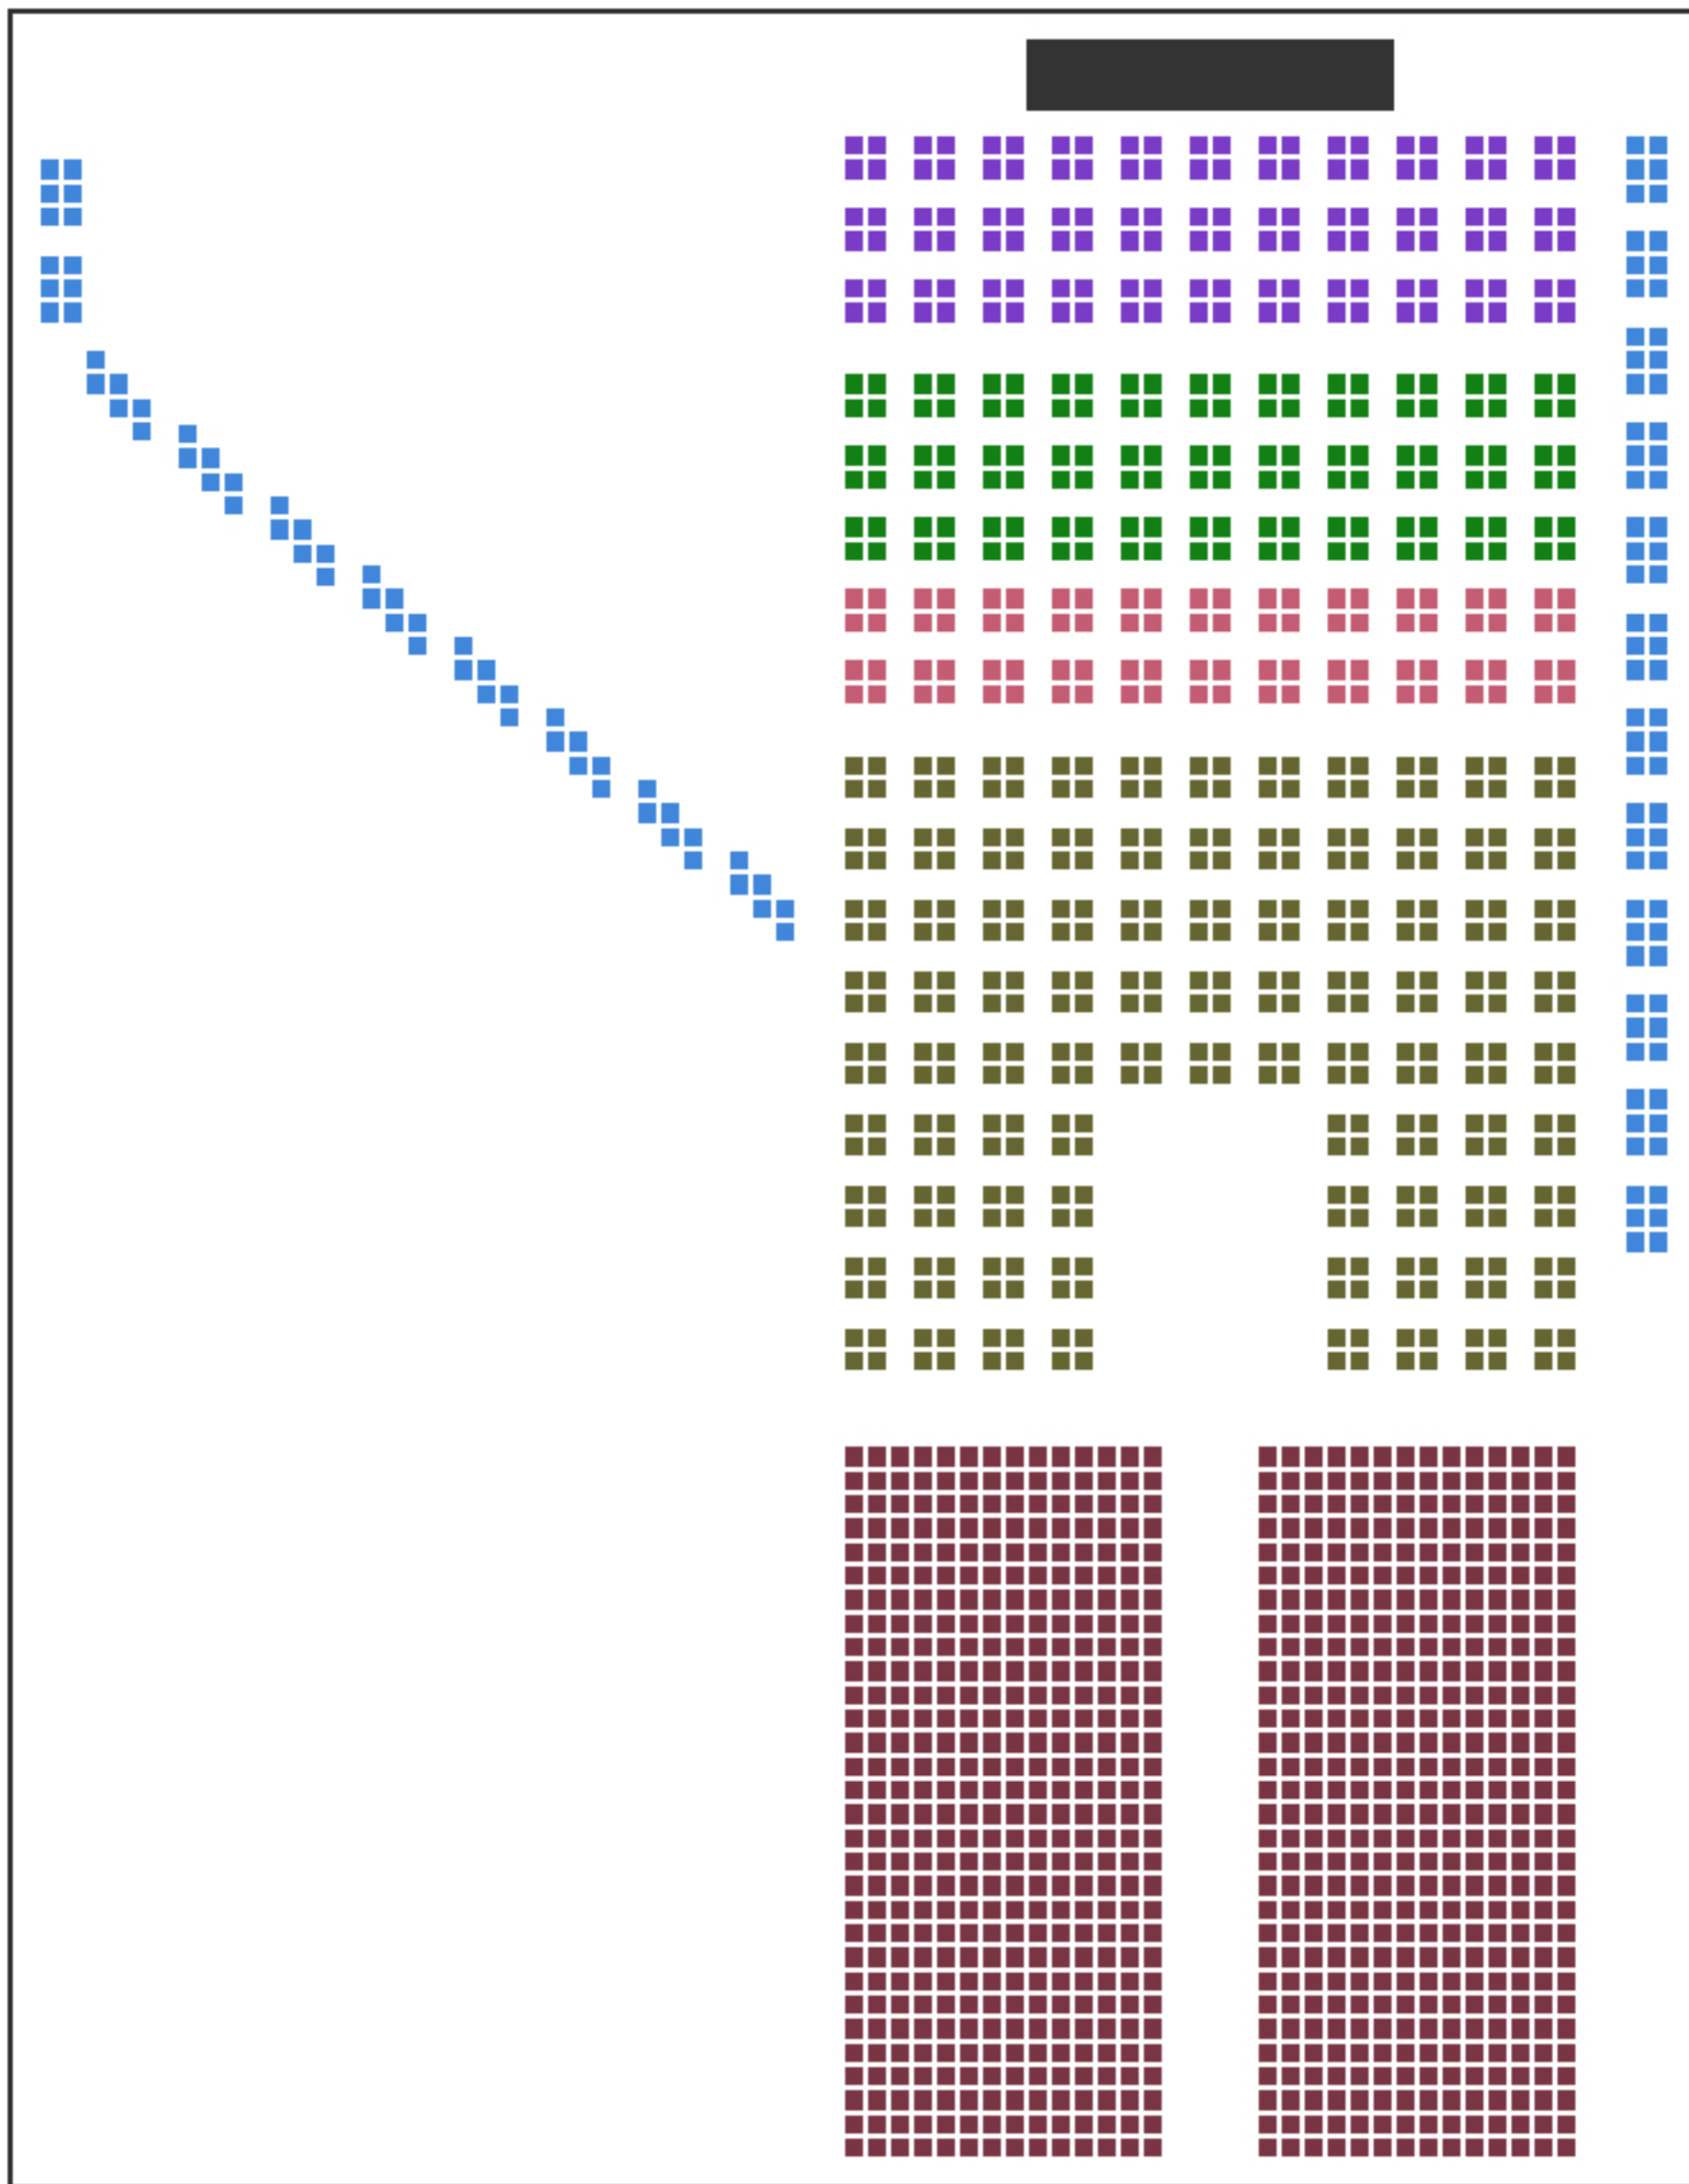

**Sections**

**Stage**

- CAB - Cabana VIP Seating
- CON - Concert VIP Seating
- FRI - Friends of Jazz VIP
- GEN - General Seating
- IND - Individual VIP Seating
- SOL - Soulful VIP Seating

**Section Row Seat**

- CAB C6 1
- CAB C6 2